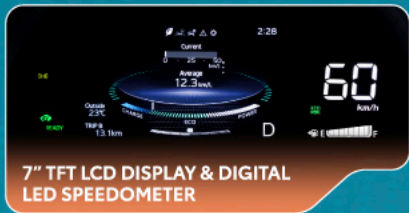

INTERIOR ILLUMINATION

Blue illumination on the console box and front door trim creates a refined, modern ambience, with adjustable brightness across four levels.

7" TFT LCD DISPLAY & DIGITAL LED SPEEDOMETER

A seamless 7" TFT display paired with a digital LED speedometer creates a bold, full-screen-inspired look. Select from four display modes to suit your style when the vehicle is stopped.

WIRELESS CHARGER