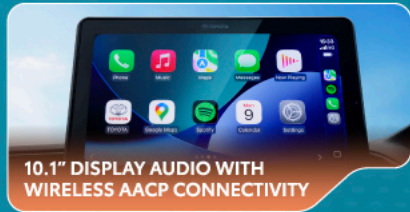

10.1" DISPLAY AUDIO WITH WIRELESS AACAP CONNECTIVITY

Wirelessly connect your smartphone to the multimedia display for calls, music, and navigation. With Apple CarPlay® and Android Auto™, enjoy seamless connectivity and a personalised drive every time.